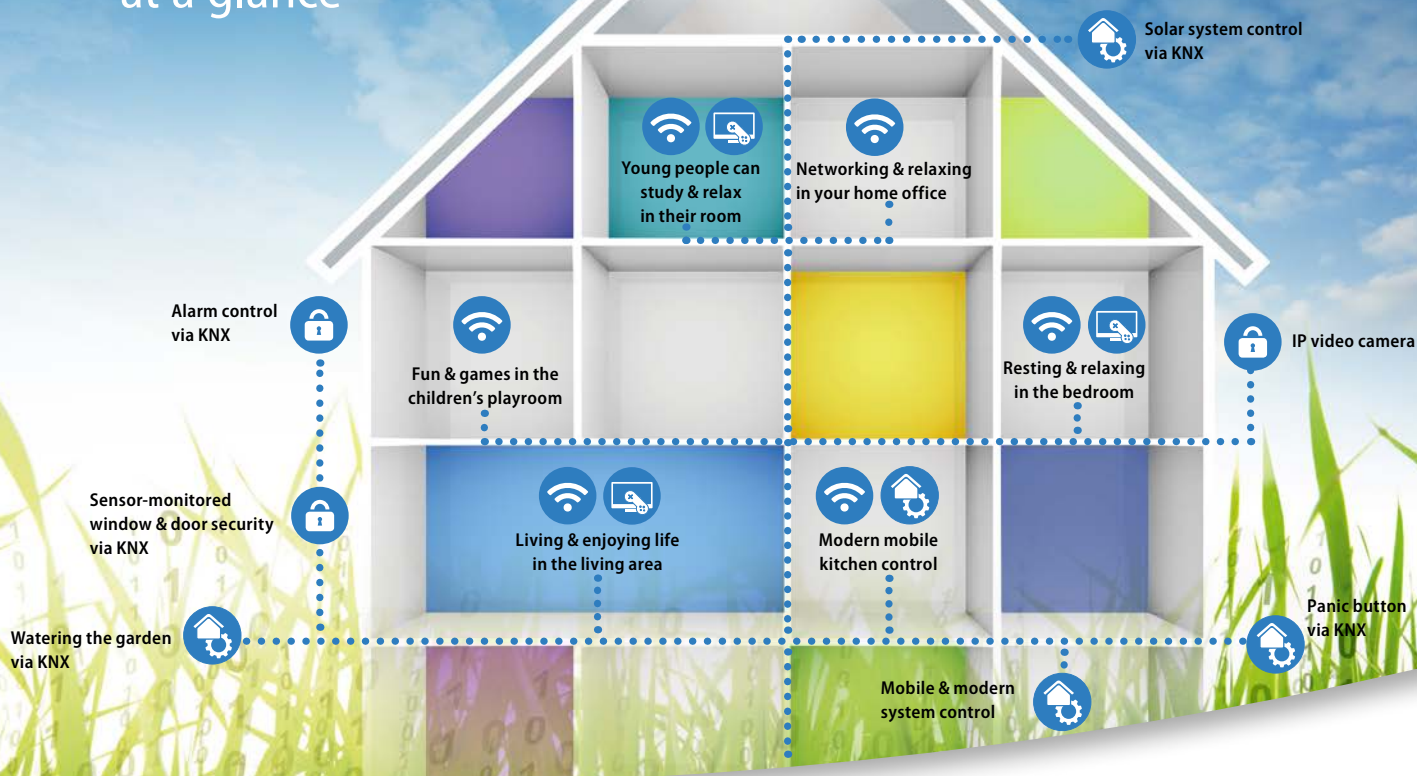

MegaLine®@home

at a glance

Infrastructure for smarthomes & smartoffices at a glance

Communication

Fast surfing and telephoning are merging more and more. With the MegaLine®@home data network, we are ready and waiting for the expansion of the network, for we are already in a position to transfer up to 10 Gbit/s.

Entertainment

Watching television, gaming, surfing, listening to music, viewing photographs or streaming – all services are available all over the house at all times. The neutral network structure even allows these applications to be changed around. MegaLine®@home interconnects all devices and turns the television into a slide projector or hi-fi system.

Home technology

Have you forgotten to turn off the light? Is the cooker still on? No problem! All devices can be controlled conveniently when you're away from home.

Security

No matter whether you're using external surveillance, presence detectors or alarm systems: MegaLine®@home makes the connection, keeping you informed of the situation at home at all times.